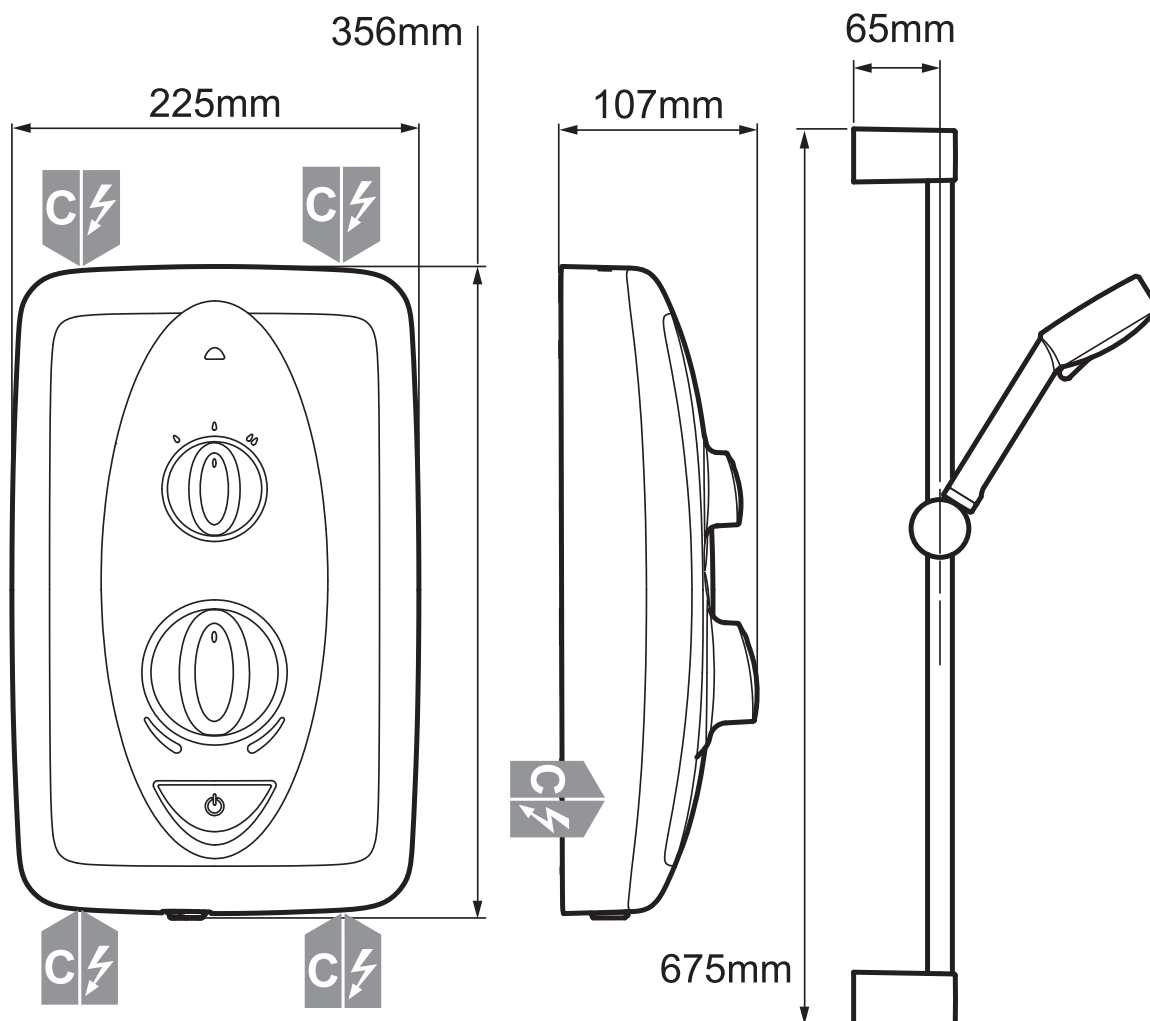

Mira Sprint Multi-fit

Electric shower, white/chrome finish.

8.5kW - 1.1788.007

9.5kW - 1.1788.008

10.8kW - 1.1788.009

To download other resources, and for more information and advice on our products just visit:
www.mirashowers.co.uk